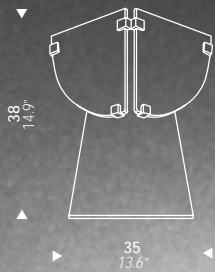

PIERRE CHAREAU
1922-23

CH48

Table lamp with structure in burnished iron with transparent protective coating, shades made in alabaster. Max recommended 100w.

Lampada da tavolo con struttura in ferro brunito verniciato trasparente. Diffusori in alabastro. Massimo consigliato 100w.