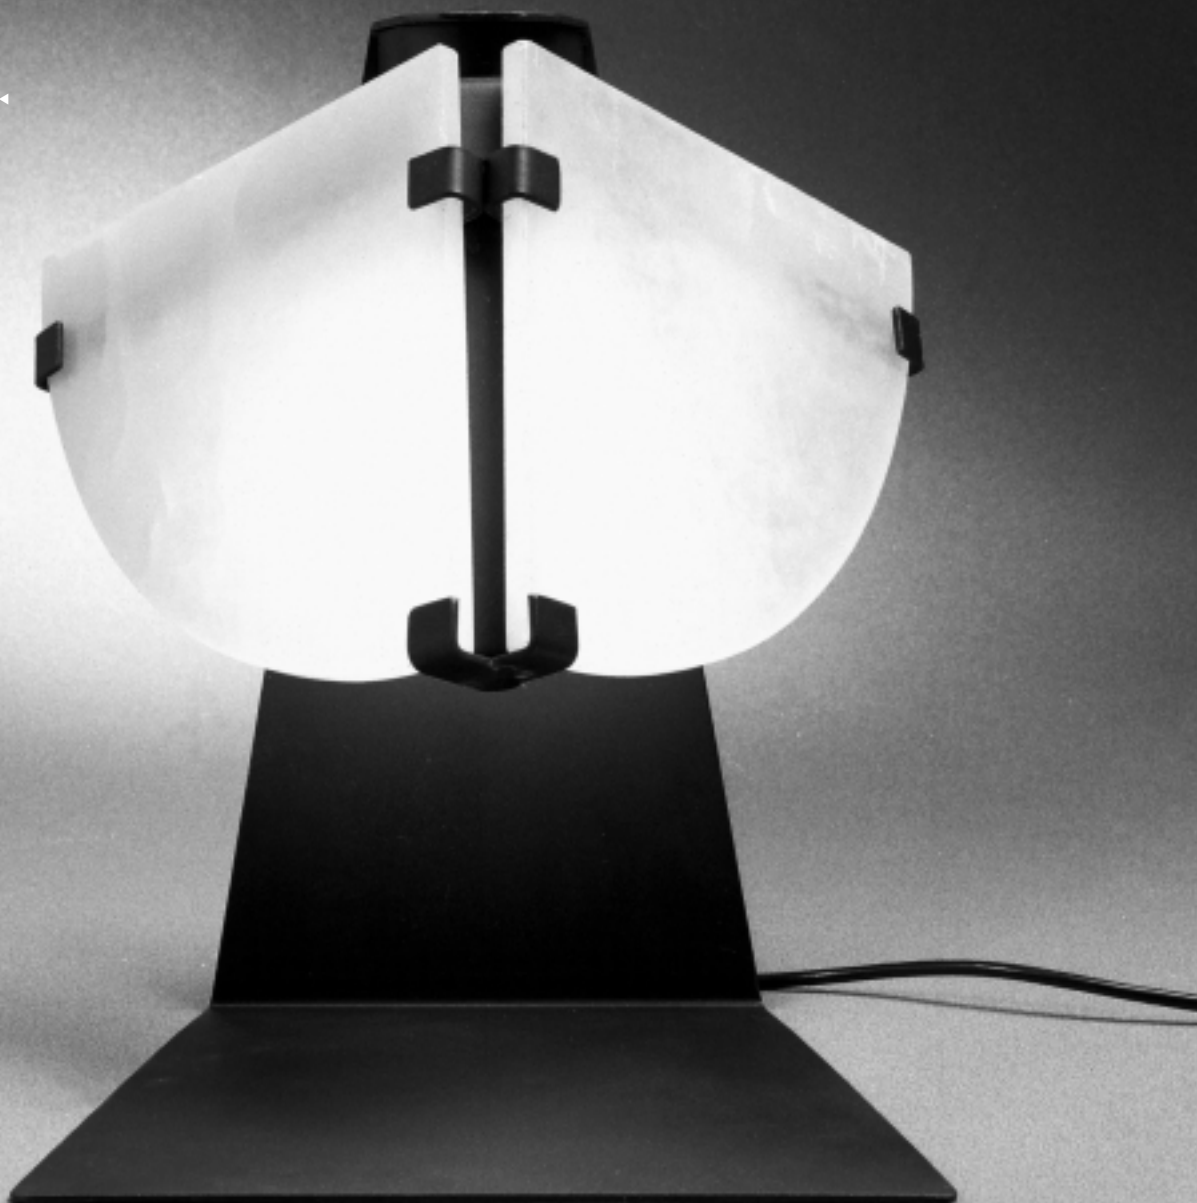

PIERRE CHAREAU
1922-23

CH48

Table lamp with structure in burnished iron with transparent protective coating, shades made in alabaster. Max recommended 100w.

Lampada da tavolo con struttura in ferro brunito verniciato trasparente. Diffusori in alabastro. Massimo consigliato 100w.