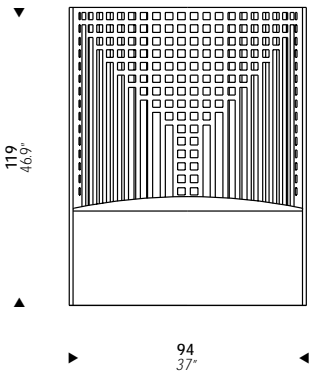

CHARLES RENNIE MACKINTOSH
1904

MA25

Willow chair with frame
in black lacquered ash.
Removable cushion
covered in velour, fabric
or leather.

Tronetto con struttura in
frassino laccato nero
cuscino imbottito
amovibile.