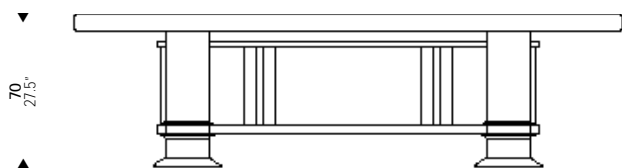

FRANK LLOYD WRIGHT  
1917-25

WR09  
WR19

Table in solid and  
veneered cherrywood.  
Natural, walnut or black  
stained.

Tavoli con struttura in  
ciliegio laccato naturale.

192-250  
75"-97.5"

257-280  
100.5"-110"